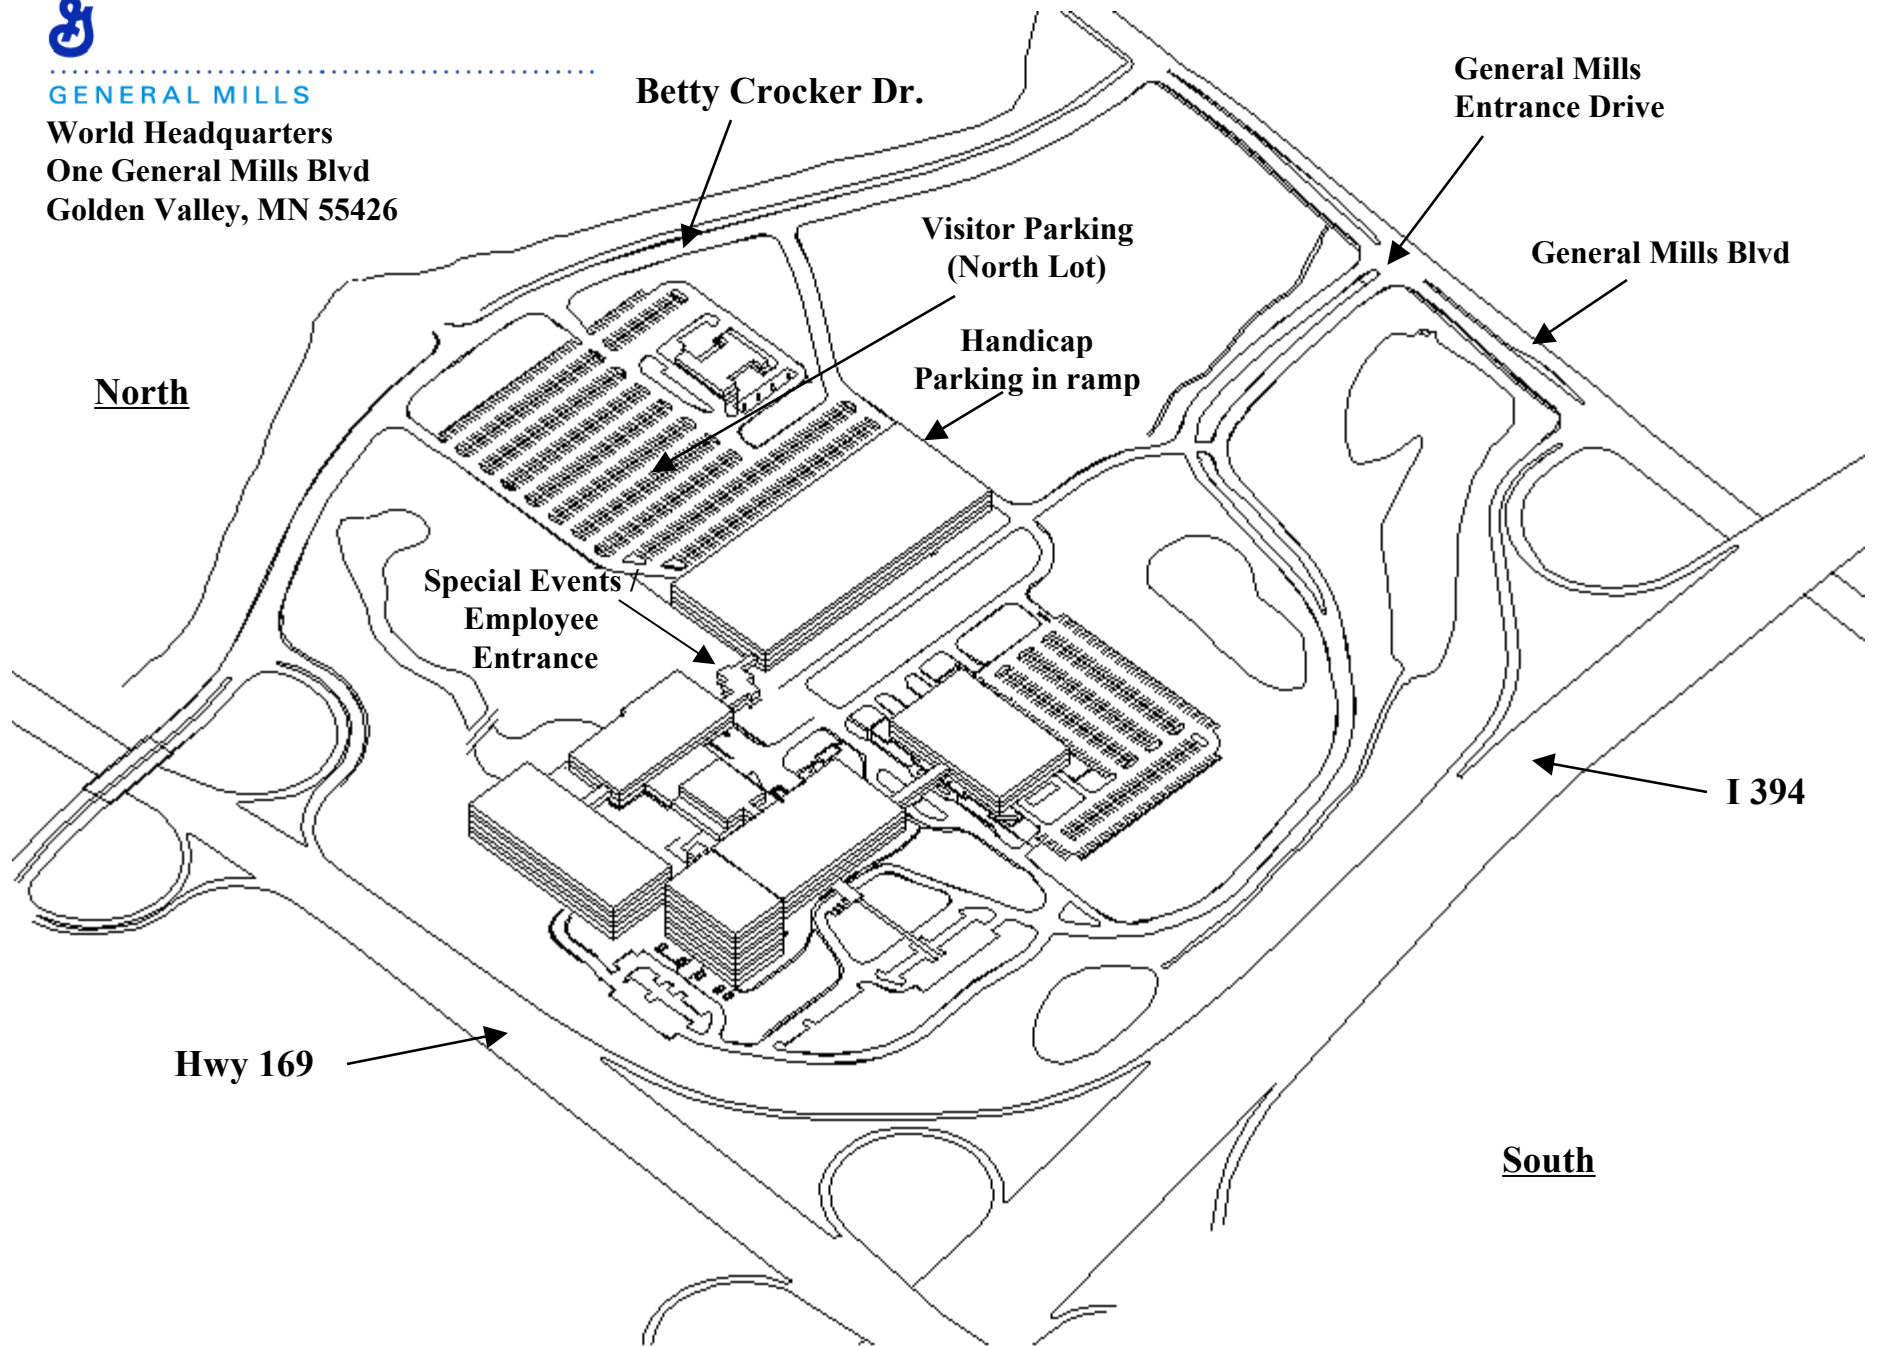

GENERAL MILLS

World Headquarters
One General Mills Blvd
Golden Valley, MN 55426

North

General Mills
Entrance Drive

Betty Crocker Dr.

Visitor Parking
(North Lot)

General Mills Blvd

Handicap
Parking in ramp

Special Events /
Employee
Entrance

I 394

Hwy 169

South

– **DIRECTIONS**

General Mills World Headquarters
Number One General Mills Blvd
Minneapolis MN 55426
Phone: 763.764.7600

General Mills is located at the NE corner of I-394 and Hwy 169.

From Minneapolis/St. Paul, go west on I-394 and exit at General Mills Blvd. At end of ramp, make a left turn (heading north) onto General Mills Boulevard, then another quick left into our campus.

From the western suburbs or from Hwy. 169, take I-394 east to the General Mills Blvd. exit, turn right at the bottom of the ramp onto General Mills Boulevard, go under the 394 bridge, through the traffic lights, and make a left turn into the General Mills campus.

Follow signs to Employee Parking Ramp/North Lot. Park in the NORTH LOT.

From the lot, take either the covered walkway which leads into the parking ramp, or the sidewalk, to the Employee Entrance. You will check in with the security guard, then be escorted into the building.