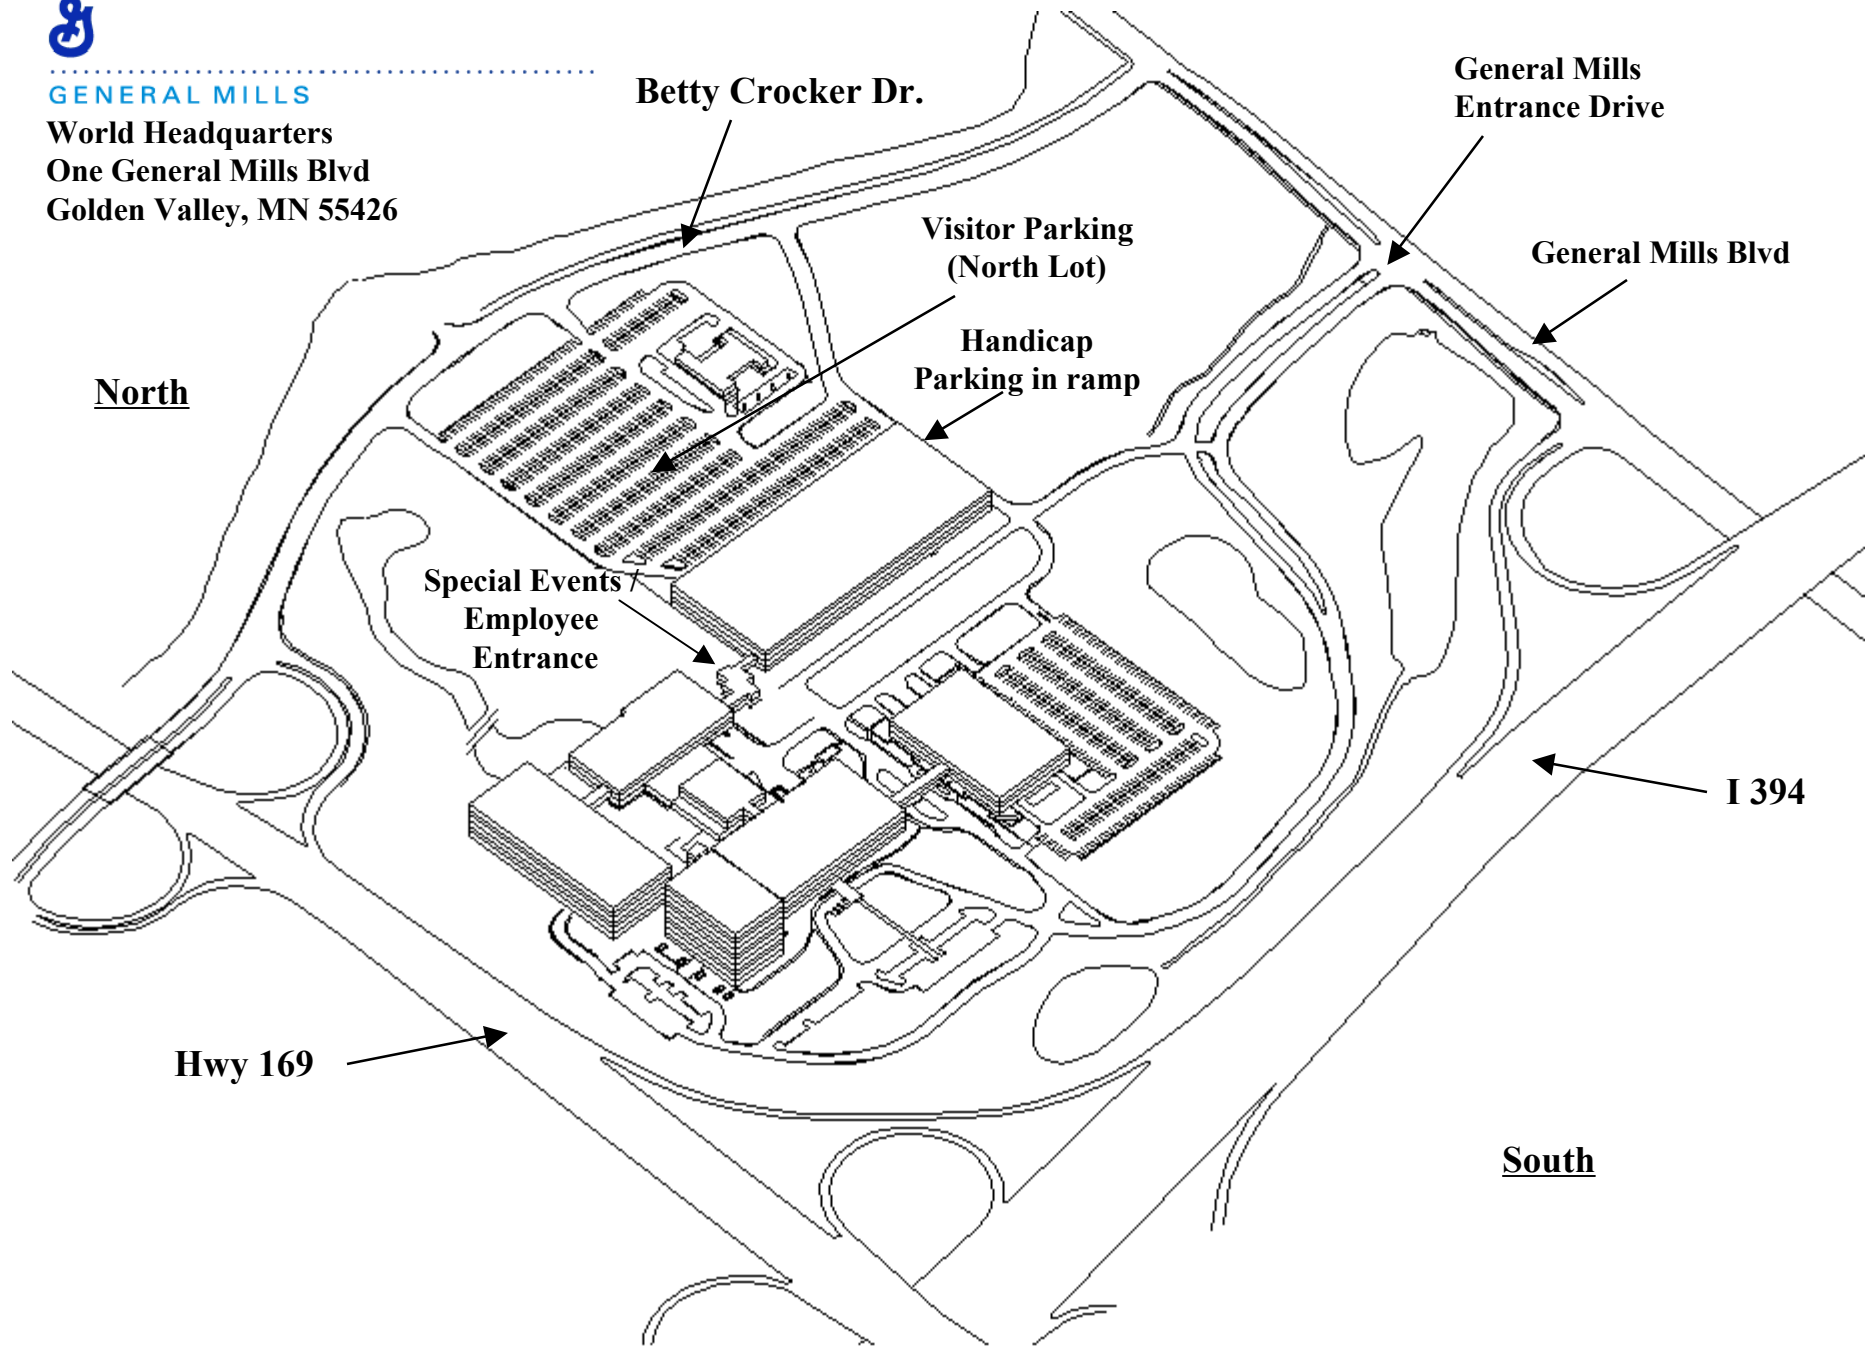

GENERAL MILLS

World Headquarters
One General Mills Blvd
Golden Valley, MN 55426

North

General Mills
Entrance Drive

Betty Crocker Dr.

Visitor Parking
(North Lot)

General Mills Blvd

Handicap
Parking in ramp

Special Events /
Employee
Entrance

I 394

Hwy 169

South

– **DIRECTIONS**

General Mills World Headquarters
Number One General Mills Blvd
Minneapolis MN 55426
Phone: 763.764.7600

General Mills is located at the NE corner of I-394 and Hwy 169.

From Minneapolis/St. Paul, go west on I-394 and exit at General Mills Blvd. At end of ramp, make a left turn (heading north) onto General Mills Boulevard, then another quick left into our campus.

From the western suburbs or from Hwy. 169, take I-394 east to the General Mills Blvd. exit, turn right at the bottom of the ramp onto General Mills Boulevard, go under the 394 bridge, through the traffic lights, and make a left turn into the General Mills campus.

Follow signs to Employee Parking Ramp/North Lot. Park in the NORTH LOT.

From the lot, take either the covered walkway which leads into the parking ramp, or the sidewalk, to the Employee Entrance. You will check in with the security guard, then be escorted into the building.